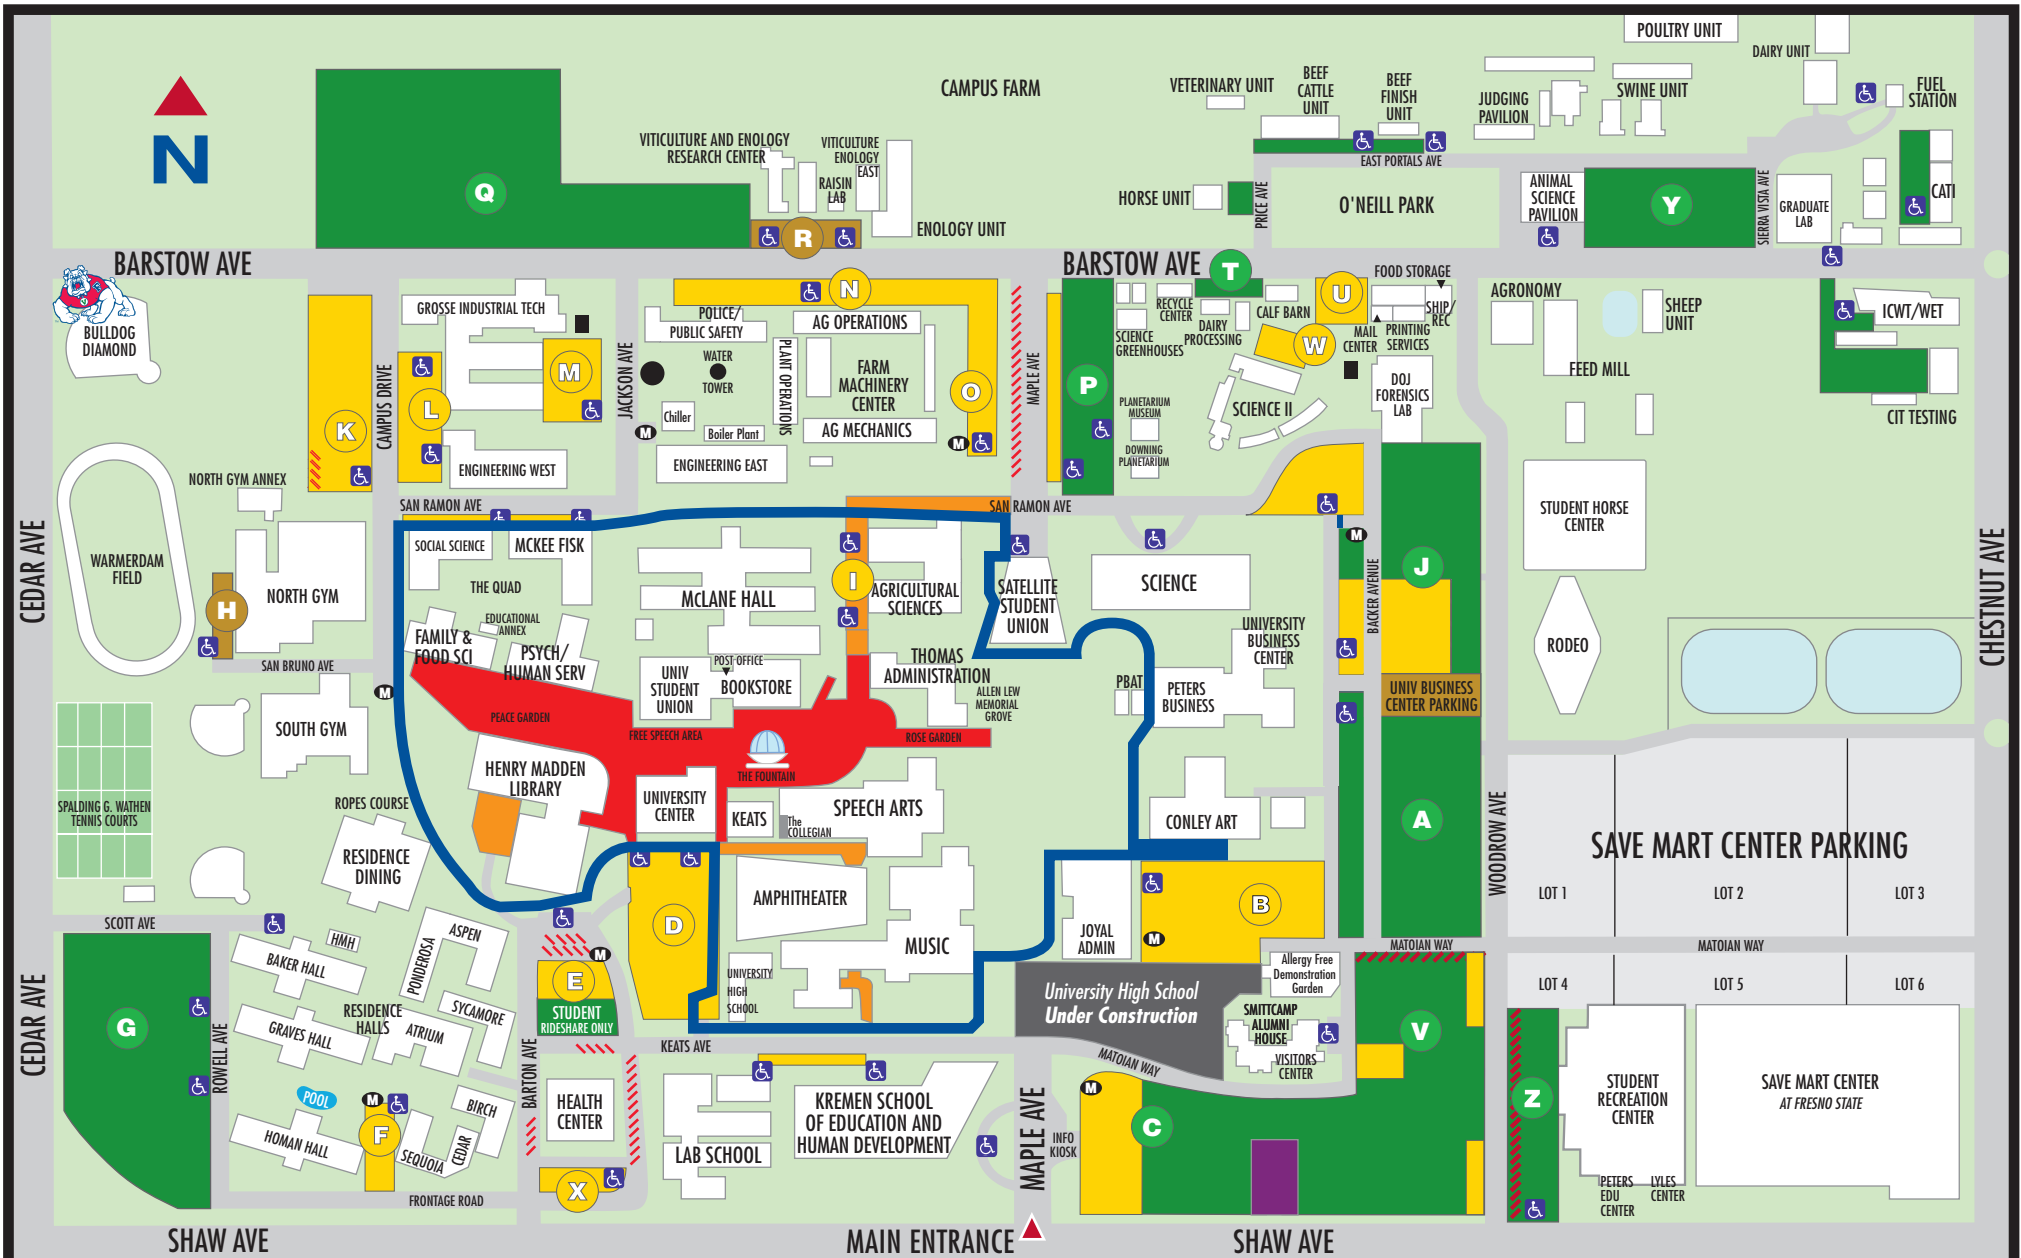

CALIFORNIA STATE UNIVERSITY, FRESNO

NO DRIVE ZONE	CARS OK; Trucks Need Permit	GREEN PERMIT STUDENT/PUBLIC PARKING	BLUE PERMIT DISABLED PARKING	SHORT TERM PARKING	MOTORCYCLE PARKING
RESTRICTED DRIVE ZONE	YELLOW PERMIT FACULTY/STAFF PARKING	SAVEMART CENTER PARKING	GOLD PERMIT SPECIAL USE PARKING	SAVEMART CENTER PARKING	PARKING METERS