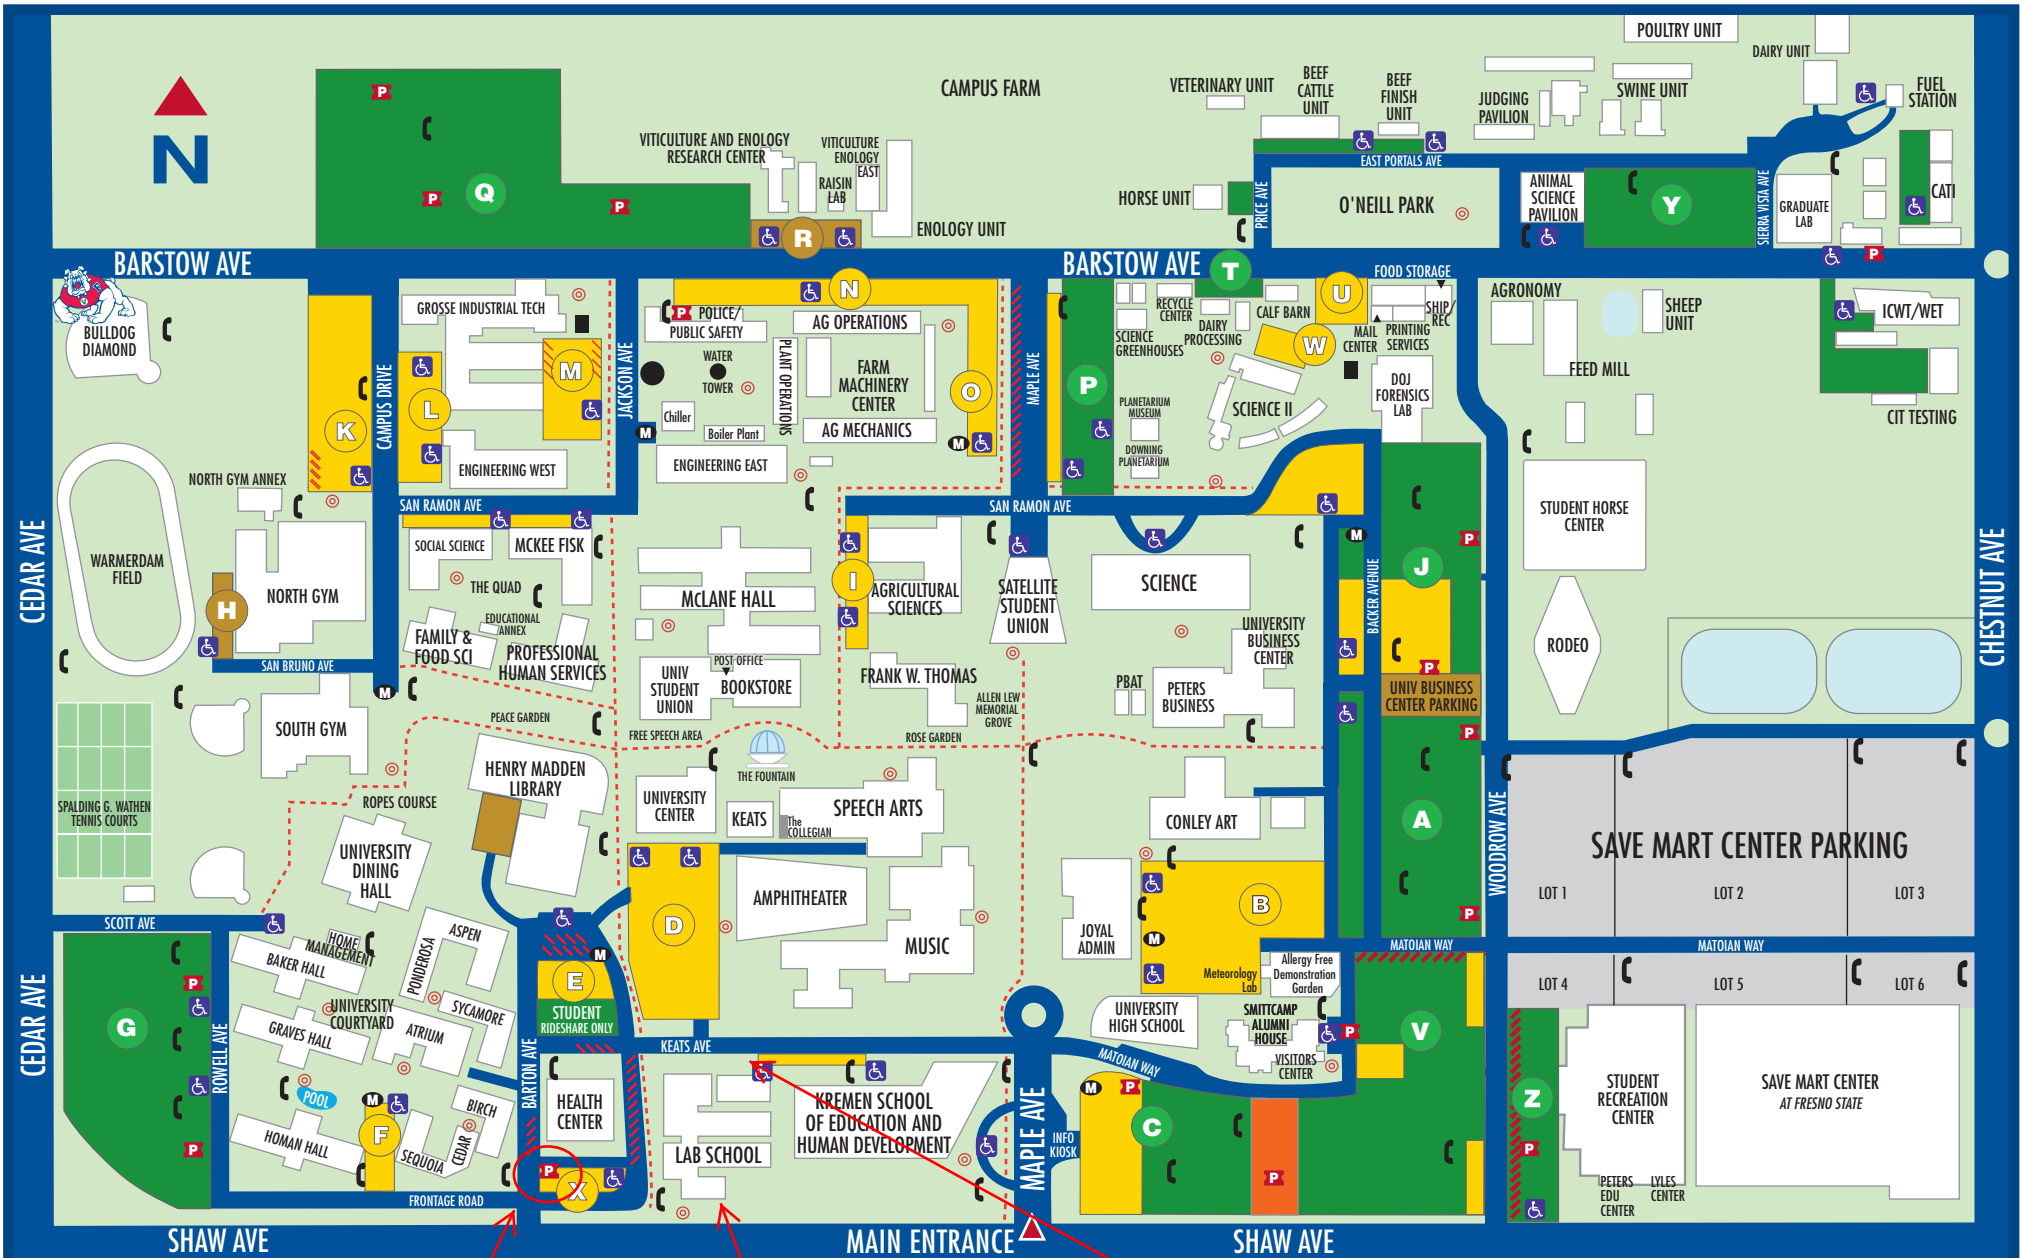

CALIFORNIA STATE UNIVERSITY, FRESNO

GREEN PERMIT STUDENT/PUBLIC PARKING	BLUE PERMIT DISABLED PARKING	SHORT TERM PARKING	MOTORCYCLE PARKING	PARKING METERS	EMERGENCY TELEPHONE
YELLOW PERMIT FACULTY/STAFF PARKING	GOLD PERMIT SPECIAL USE PARKING	SAVEMART CENTER PARKING	DAILY PARKING PERMIT DISPENSERS	SAFE LIGHTING PATH	DESIGNATED SMOKING AREAS

CAMPUS INFORMATION SYSTEMS

FRESNO STATE
California State University, Fresno
5241 N. Maple Avenue
Fresno, CA 93740

AUXILIARY SERVICES

2/11

Parking Permit Kiosk

FBS Offices (Lab School 185)

30 Minute Parking